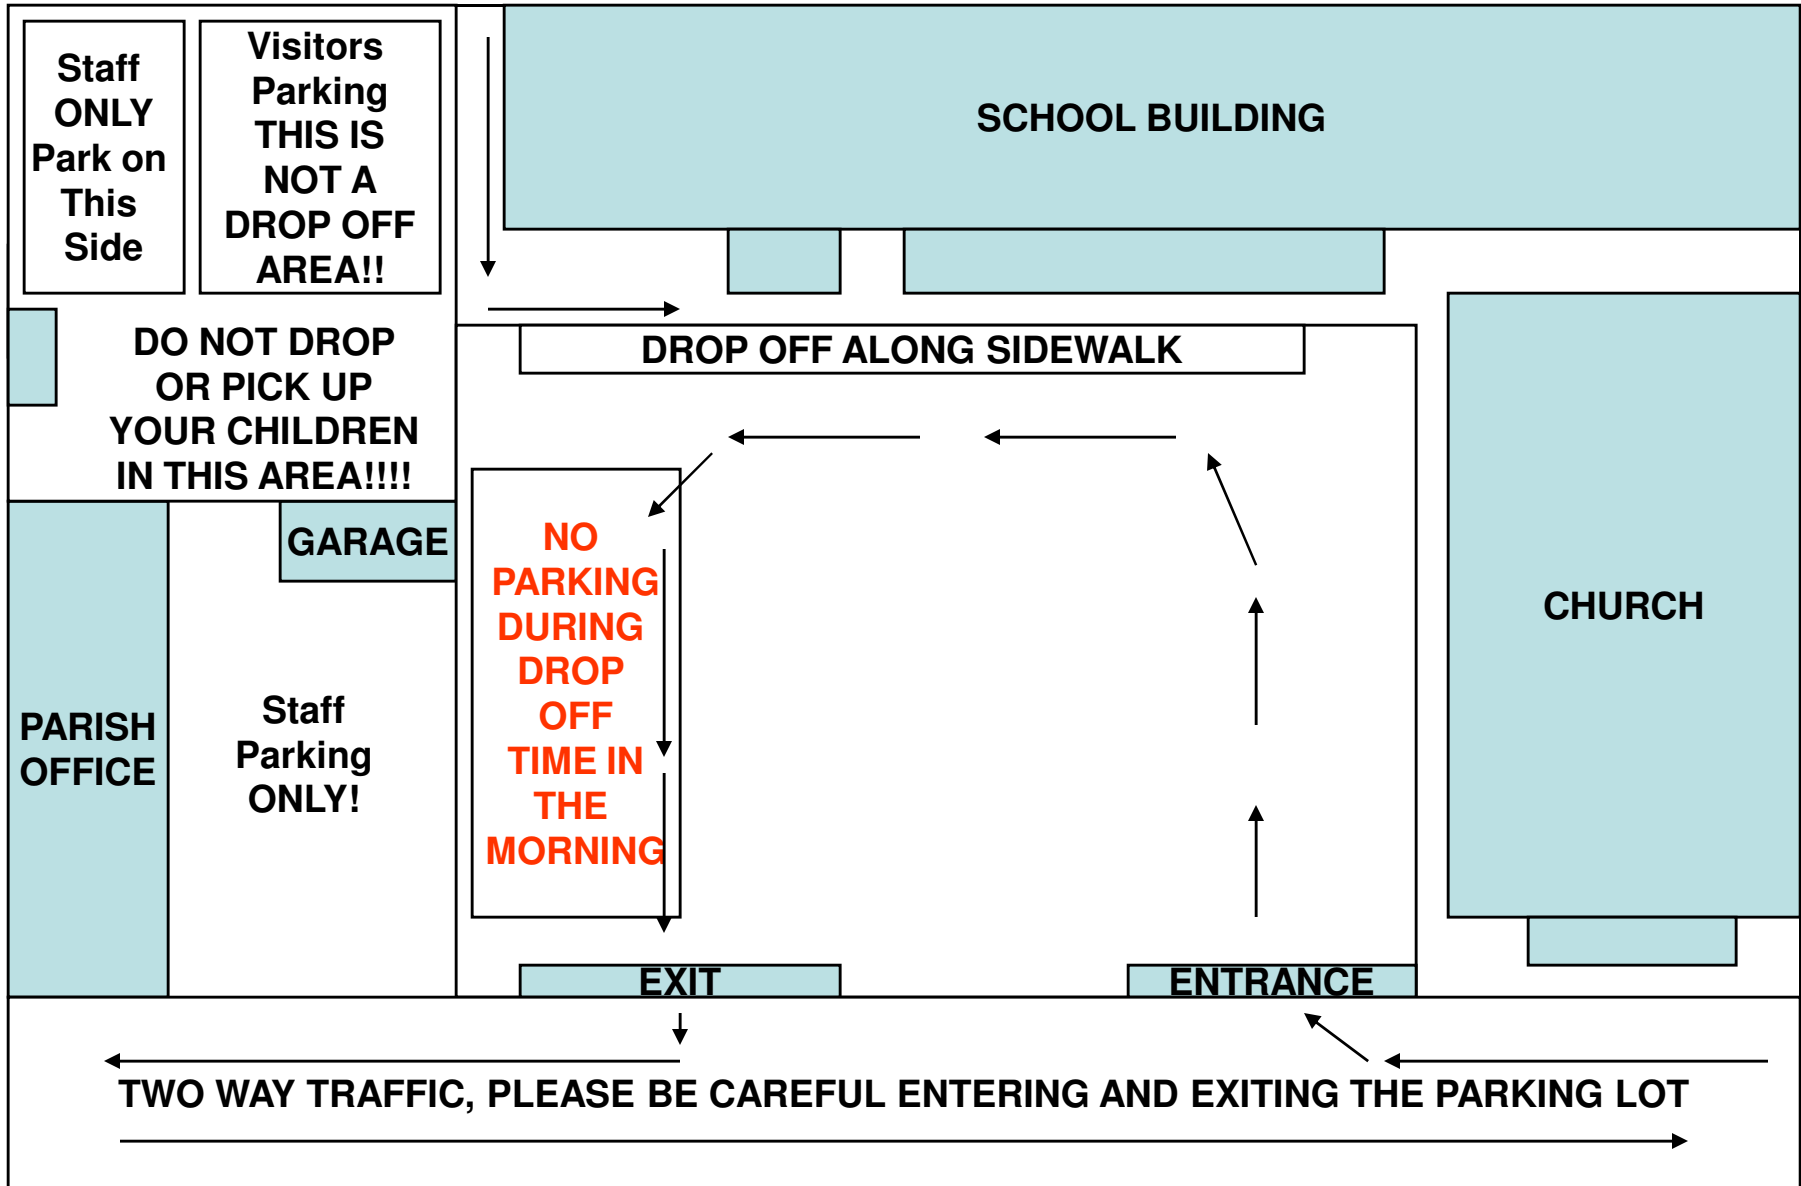

**CHILDREN MAY BE DROPPED OFF ON MAIN STREET, WALKING ALONG THE SIDEWALK**

**THIS DROP OFF ROUTINE WAS DESIGNED BY HOBART POLICE OFFICERS WITH THE SAFETY OF THE CHILDREN IN MIND. PLEASE BE PATIENT WITH THE PROCEDURE AND FOLLOW THE DIRECTIONS. YOUR CHILD'S SAFETY IS OF THE UTMOST IMPORTANCE TO US.**